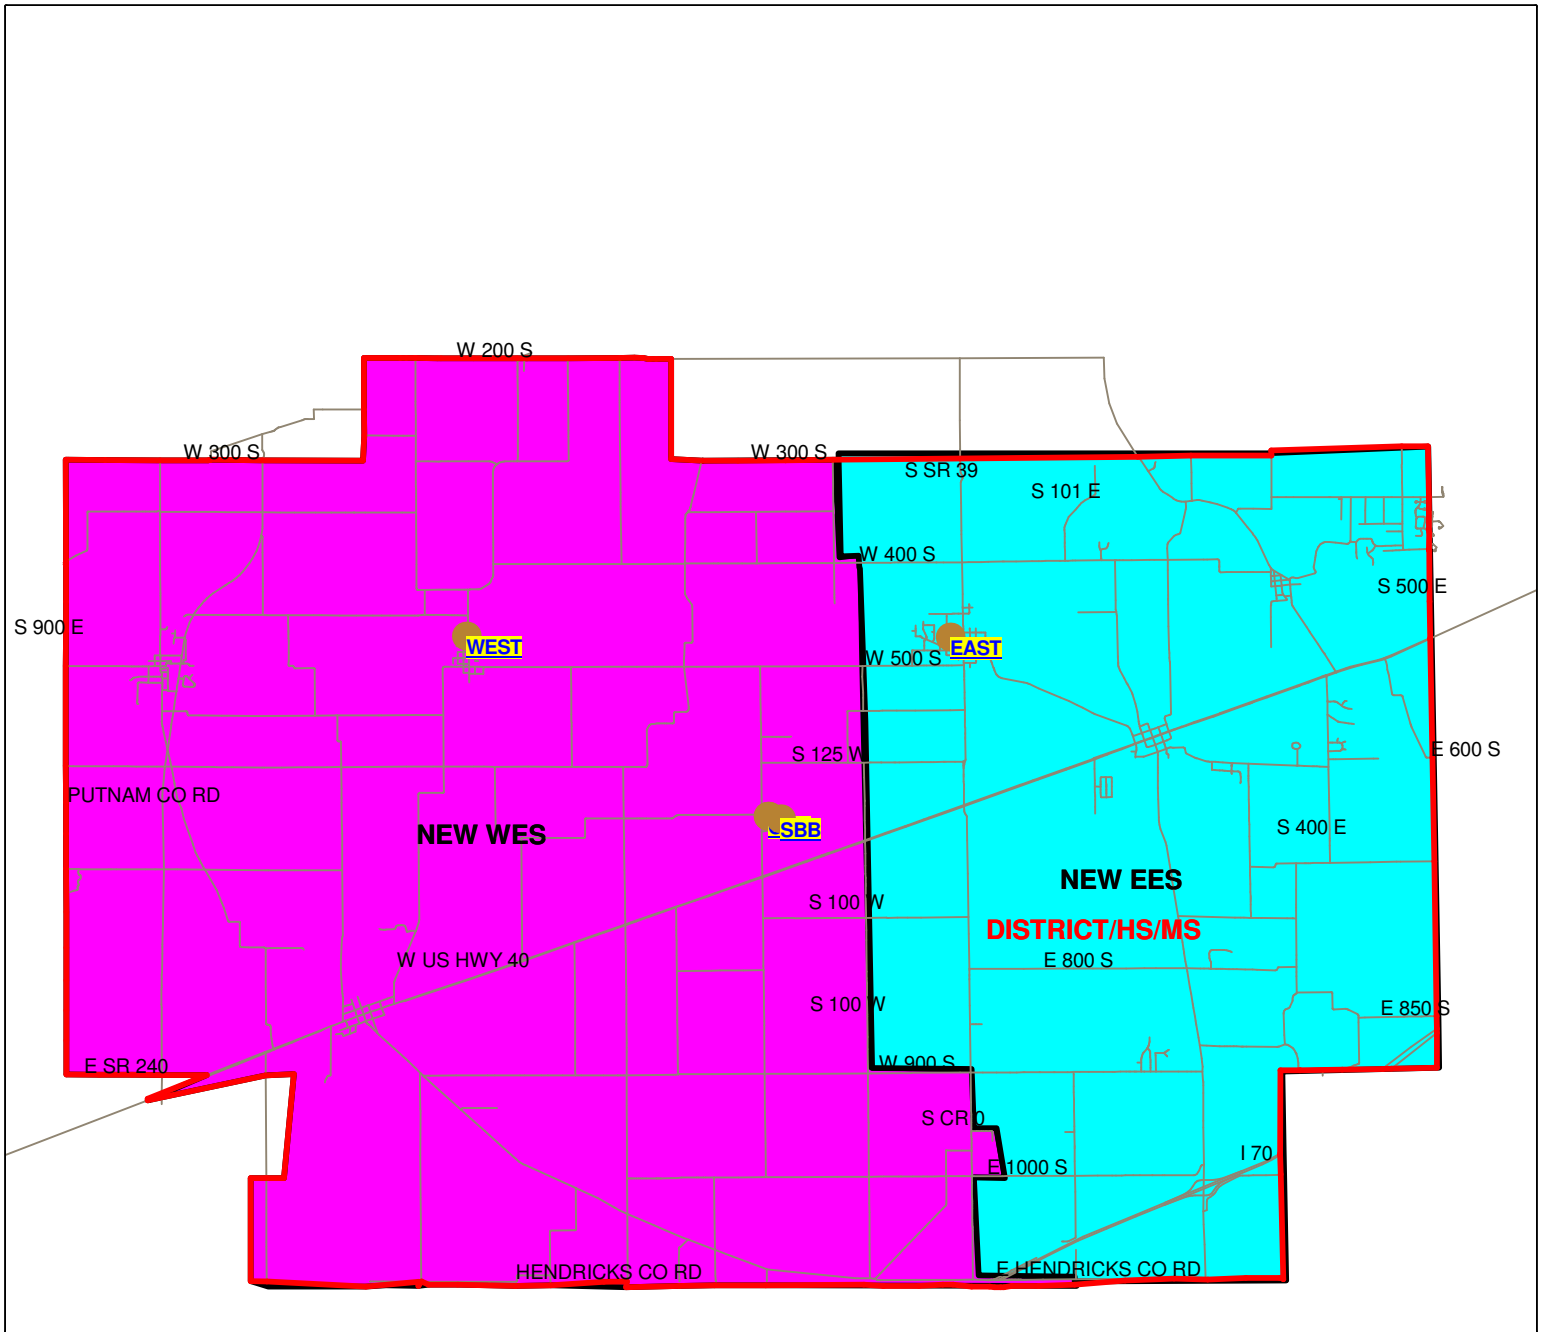

Mill Creek Community School District District Map

West Elementary attendance area includes students having residence in Clay, Franklin, and a portion of Liberty Townships. The dividing line between the East Elementary and West Elementary attendance areas within Liberty Township fall primarily along CR 100 W extending from the north end of Liberty Township to CR 900 S. The following roads and address ranges which are east of CR 100 W and south of CR 900 S (Hazelwood Area) shall also attend Mill Creek West Elementary:

- CR 900 S (between CR 100 W and CR 0)
- CR 951 S
- CR 975 S
- CR 1000 S (between CR 100 W and east to 400 E CR 1000 S)
- Hendricks County Road
- Hodge Road
- CR 25 W

The students residing in the remainder of Liberty Township shall attend Mill Creek East Elementary

West: West Elementary
 East: East Elementary
 SBB: Cascade High School/Middle School